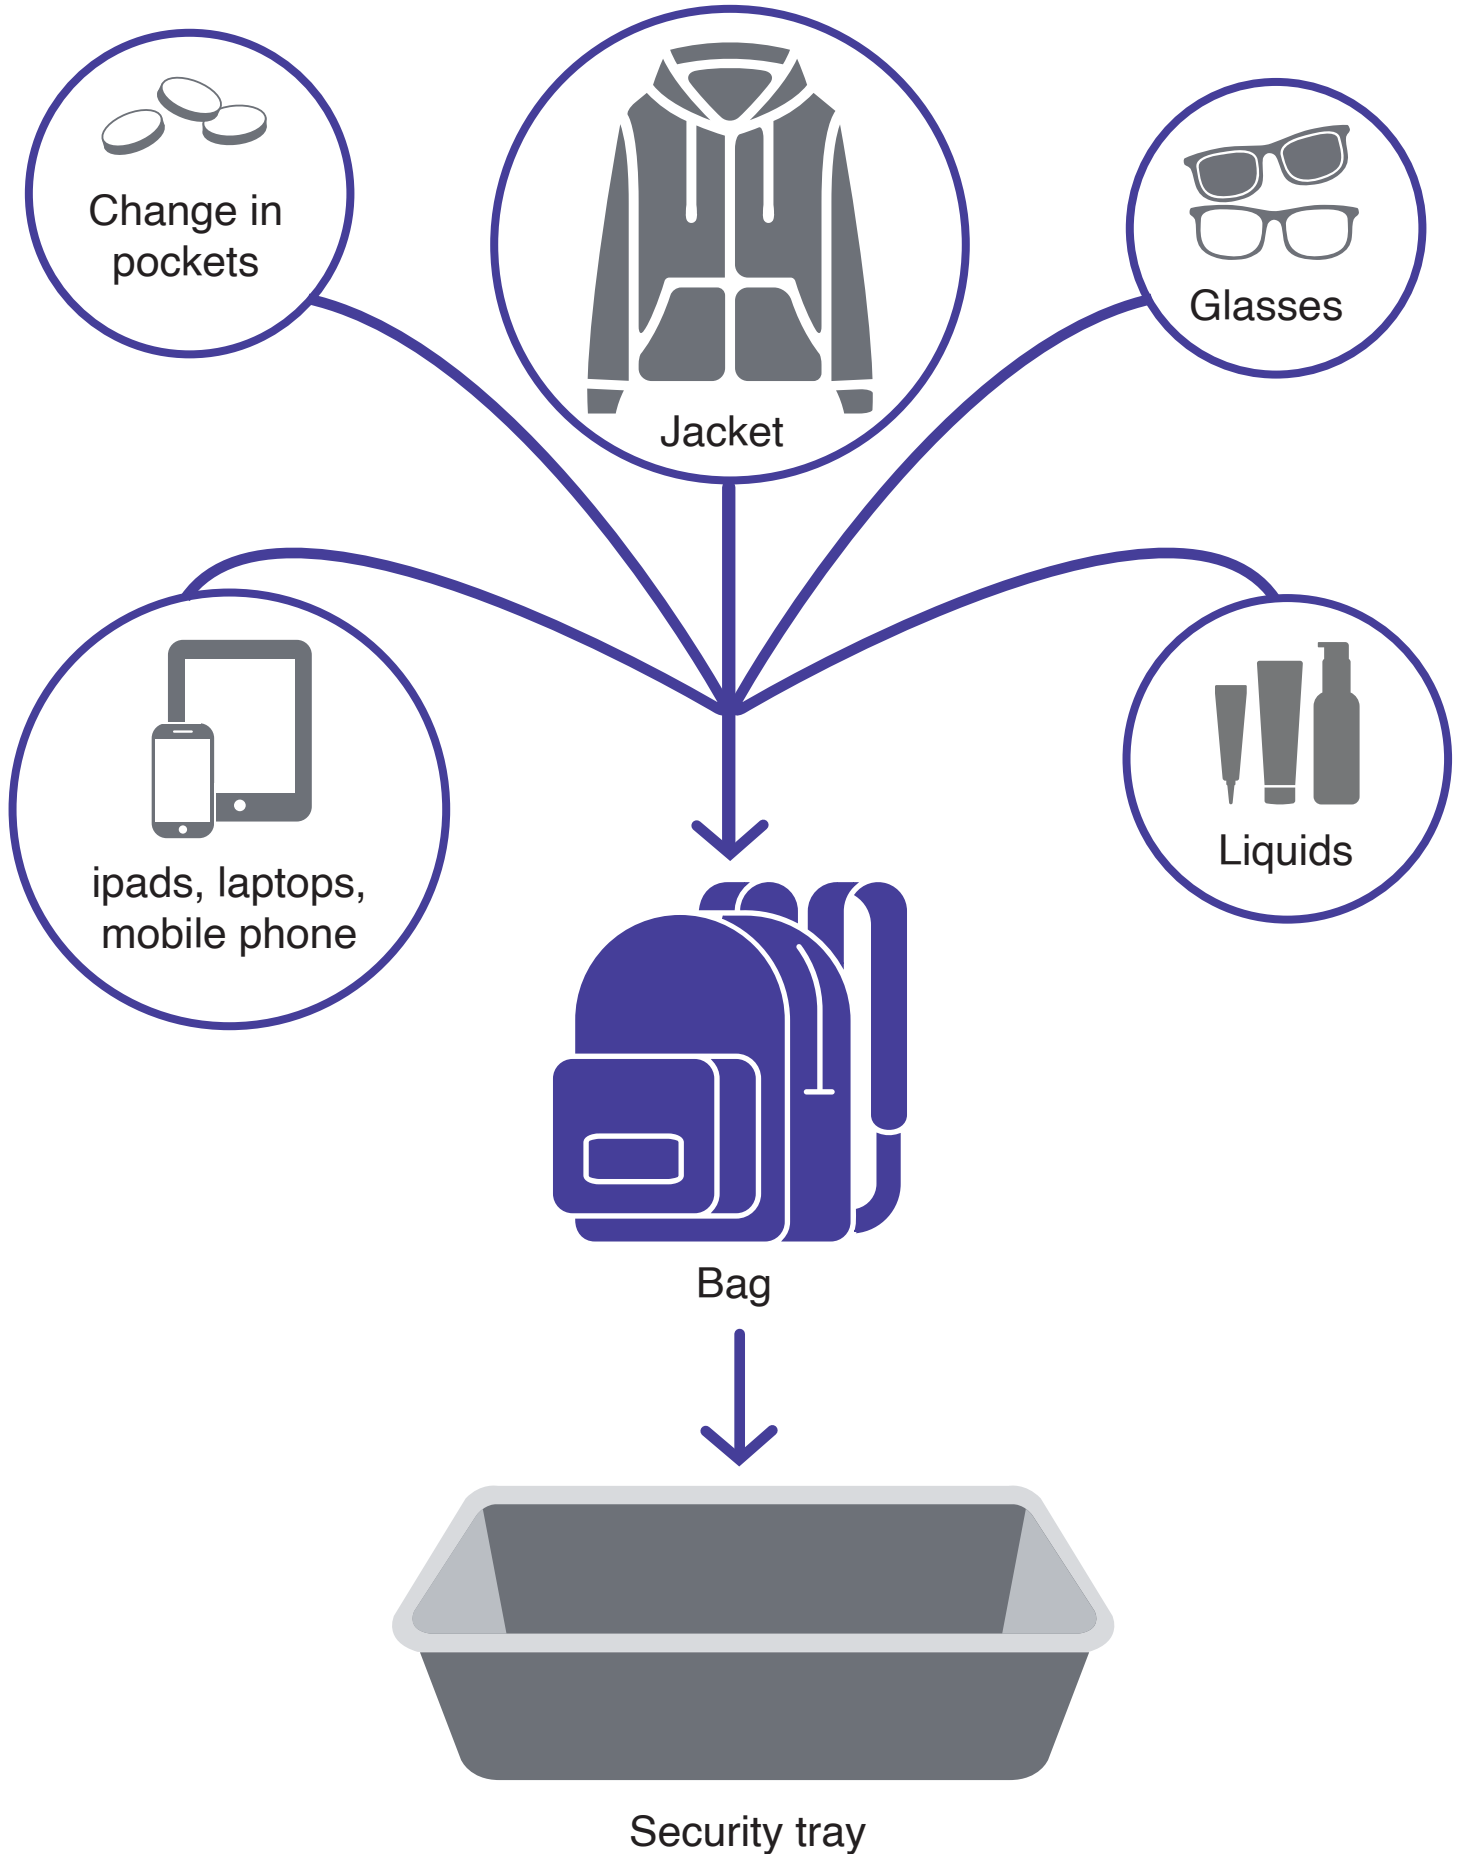

● You might have to wait in a queue

● Check-in with your baggage

If you need extra help, visit the Special Assistance area.

● Now, look for the signs to the Security area

5 Time to enter the security area

Security area

● Have your boarding card ready to scan at the barriers

● It might be busy and you might have to wait in a queue

● Put your bag in the tray

● Go through the security arch*

● You and your bag might be searched. Your travel partner can stay with you